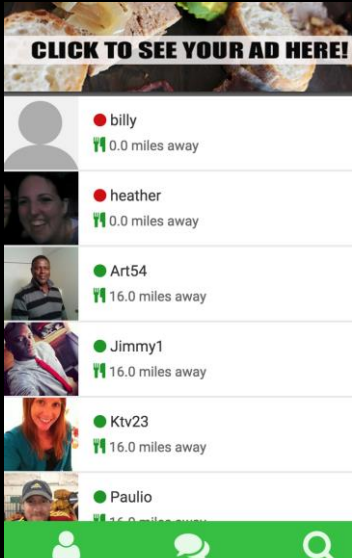

MEALCOMP

WHY DINE ALONE?®

MealComp.com

MealComp – The app that lets users to find a meal companion. Why dine alone?®

MealComp is a mobile application for those who would like to dine out but don't have a companion to go with. The app lets users find a dining buddy based on type of cuisine, interests, professions and locations; Perfect for Foodies, Travelers, Singles, etc.

Be sure to check out the informational video at MealComp.com.

Not only does MealComp help users find dining companions, but it also helps restaurants gain more diners by getting those potential customers that would typically not want to dine alone to their restaurants!

MealComp ads are displayed when users conduct a search within the MealComp app. The rotated ads are displayed on the same page as the search results based on the radius of the user search.

PLEASE NOTE:

MealComp ads are limited to establishments that serve food/beverage only.

Pricing:

12 month ad: $175.00

6 month ad: $100.00

Payments can be made at <https://mealcomp.com/advertisers/>

500x120 pixel ads should be submitted to mealcomp@entity8.com after payment is made along with the web address (URL) you would like it to be linked to. Please allow up to 72 hours for your ad to be displayed.

If you require assistance with the creation of your ad, we are happy to help!

Just send an email to us with your web address (URL) to mealcomp@entity8.com and we will contact you within 48 hours.

All advertisers will receive complementary window clings to display in their establishment.

Questions? mealcomp@entity8.com / 866.822.8289

Mobile app available for download at
MealComp.com

MEALCOMP

Why dine alone?™